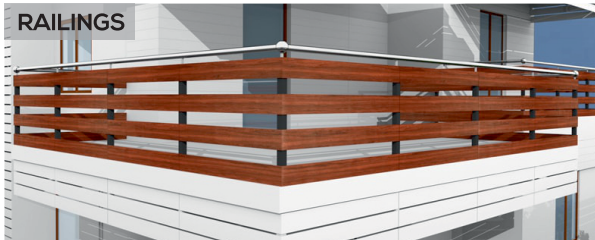

*Images, Information and Content here belong to Everwood Versa, Indigo Chennai, Our Customers, and Manufacturers. Copying or Using these Images, Information or Content without prior consent is illegal and will attract Legal Action.