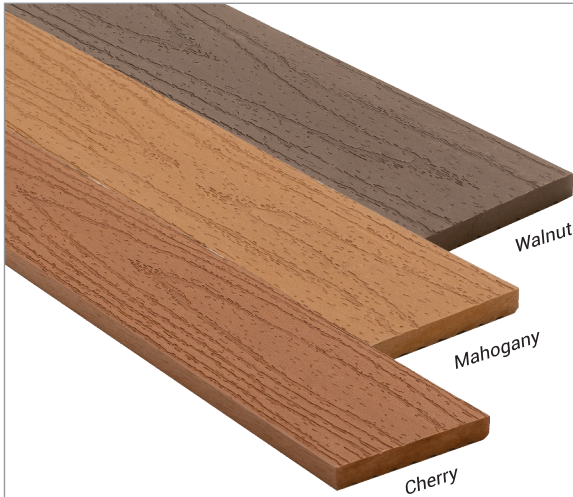

Impact Resistant

Extra Long Life

Fire Retardant

Environment Friendly

Multiple Applications Flexibility

From Painting and Coating *Against Fading & Cracking

ONE PLANK TWO SURFACES

Everwood Versa Premium Quality Exterior Planks have 2 surface finishes on the same plank presenting the true characteristics of finished wood on one side and a machine - finished groove surface on the other. With this feature, Versa offers flexibility in designing for multiple exterior applications.

Ultra Good Looks
 Ultra Durable
 Ultra Low Maintenance

| | |
|------------------|---------------|
| Standard Lengths | 8'0" (2.440m) |
| Planks Per Box | 5 Planks |

Teak
Cherry
Walnut

VERSA MAXI

145
500mm
MAX

| | |
|------------------|---|
| Standard Lengths | 6'0" (1.830m) / 8'0" (2.440m) / 10'0" (3.050m) |
| Planks Per Box | 6'0"- 6 Planks / 8'0"- 5 Planks / 10'0"- 4 Planks |

VERSA HOLLOW

| | |
|------------------|---------------|
| Standard Lengths | 8'0" (2.440m) |
| Planks Per Box | 6 Planks |

*Cement Fibre Planks

Know Your EVERWOOD VERSA Vs Other WPC planks.

- **Exceptional Premium Appearance:** Everwood Versa planks display an exceptionally premium appearance of pre-finished wood through natural colours and textures.
- **10 Year Warranty / 25 Year Lifetime:** Everwood Versa Planks are backed by a 10 Years warranty against colour fading & cracking and an assured 25 Years product lifetime.
- **Unmatched Density:** With an unmatched density of 1425kg /m³, Everwood Versa delivers the hardest, strongest and most non-brittle WPC planks available.
- **Optimal Composition:** Everwood Versa's benchmark optimal raw material composition of wood and HDPE plastics delivers unparalleled weathering capability & durability in exterior conditions.