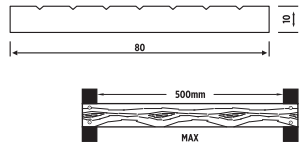

Ultra Good Looks
 Ultra Durable
 Ultra Low Maintenance

| | |
|------------------|---------------|
| Standard Lengths | 8'0" (2.440m) |
| Planks Per Box | 5 Planks |

Teak
Cherry
Walnut

VERSA MAXI

145
500mm
MAX

| | |
|------------------|---|
| Standard Lengths | 6'0" (1.830m) / 8'0" (2.440m) / 10'0" (3.050m) |
| Planks Per Box | 6'0"- 6 Planks / 8'0"- 5 Planks / 10'0"- 4 Planks |

VERSA HOLLOW

| | |
|------------------|---------------|
| Standard Lengths | 8'0" (2.440m) |
| Planks Per Box | 6 Planks |

VERSA MINI

| | |
|------------------|---------------|
| Standard Lengths | 8'0" (2.440m) |
| Planks Per Box | 8 Planks |

**Images, Information and Content here belong to Everwood Versa, Indigo Chennai, Our Customers, and Manufacturers. Copying or Using these Images, Information or Content without prior consent is illegal and will attract Legal Action.*