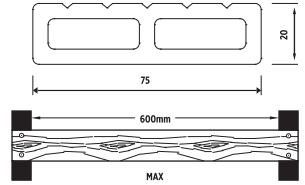

Outer Shield Core
Inner Core

145
500mm
MAX

DURASHIELD™
TECHNOLOGY

Versa Ultra has an inner WPC core secured by a high density outer shield core, displaying a premium appearance which remarkable high durability and long term performance.

Ultra Good Looks
 Ultra Durable
 Ultra Low Maintenance

| | |
|------------------|---------------|
| Standard Lengths | 8'0" (2.440m) |
| Planks Per Box | 5 Planks |

Teak
Cherry
Walnut

VERSA MAXI

145
500mm
MAX

| | |
|------------------|---|
| Standard Lengths | 6'0" (1.830m) / 8'0" (2.440m) / 10'0" (3.050m) |
| Planks Per Box | 6'0"- 6 Planks / 8'0"- 5 Planks / 10'0"- 4 Planks |

VERSA HOLLOW

| | |
|------------------|---------------|
| Standard Lengths | 8'0" (2.440m) |
| Planks Per Box | 6 Planks |

VERSA MINI

| | |
|------------------|---------------|
| Standard Lengths | 8'0" (2.440m) |
| Planks Per Box | 8 Planks |

**Images, Information and Content here belong to Everwood Versa, Indigo Chennai, Our Customers, and Manufacturers. Copying or Using these Images, Information or Content without prior consent is illegal and will attract Legal Action.*